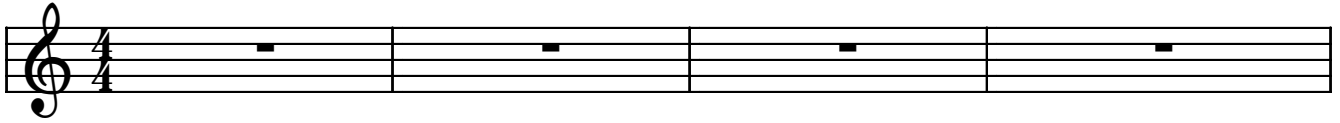

Minor League

Duke Pearson

♩ = 220

Drum Intro

Cm7 **C7^{b9}**

Fm7 **Cm7**

A^b7^{#11} **G7^{b9}**

Cm7 **G7^{b9}**